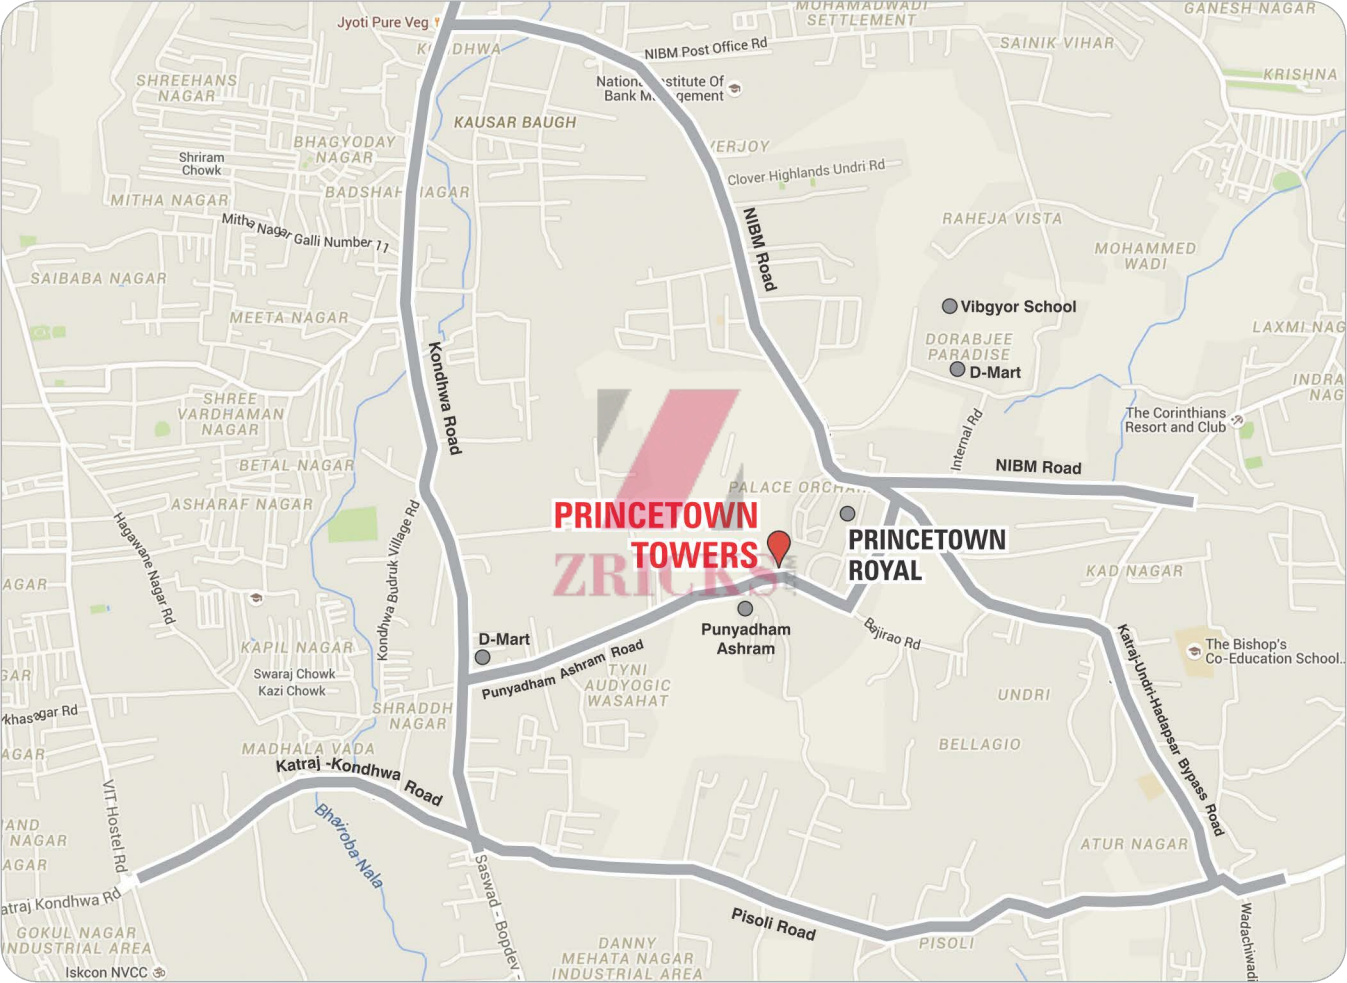

A gold crown with five points and a red shield with a white cross on its front. The shield is partially obscured by the text below.

Princetown
TOWERS

7/FICKS

Children's
Play Area

Clubhouse

Lawn

Commercial

Entrance

**PRINCETOWN
TOWERS**

**PRINCETOWN
ROYAL**

Kondhwa Road

NIBM Road

NIBM Road

Punyadham Ashram Road

Bajirao Rd

Katraj-Kondhwa Road

SHRADDH NAGAR

MADHALA VADA

Nation. Institute Of Bank M. gement

NERJOY

Clover Highlands Undri Rd

RAHEJA VISTA

MOHAMMED WADI

Vibgyor School